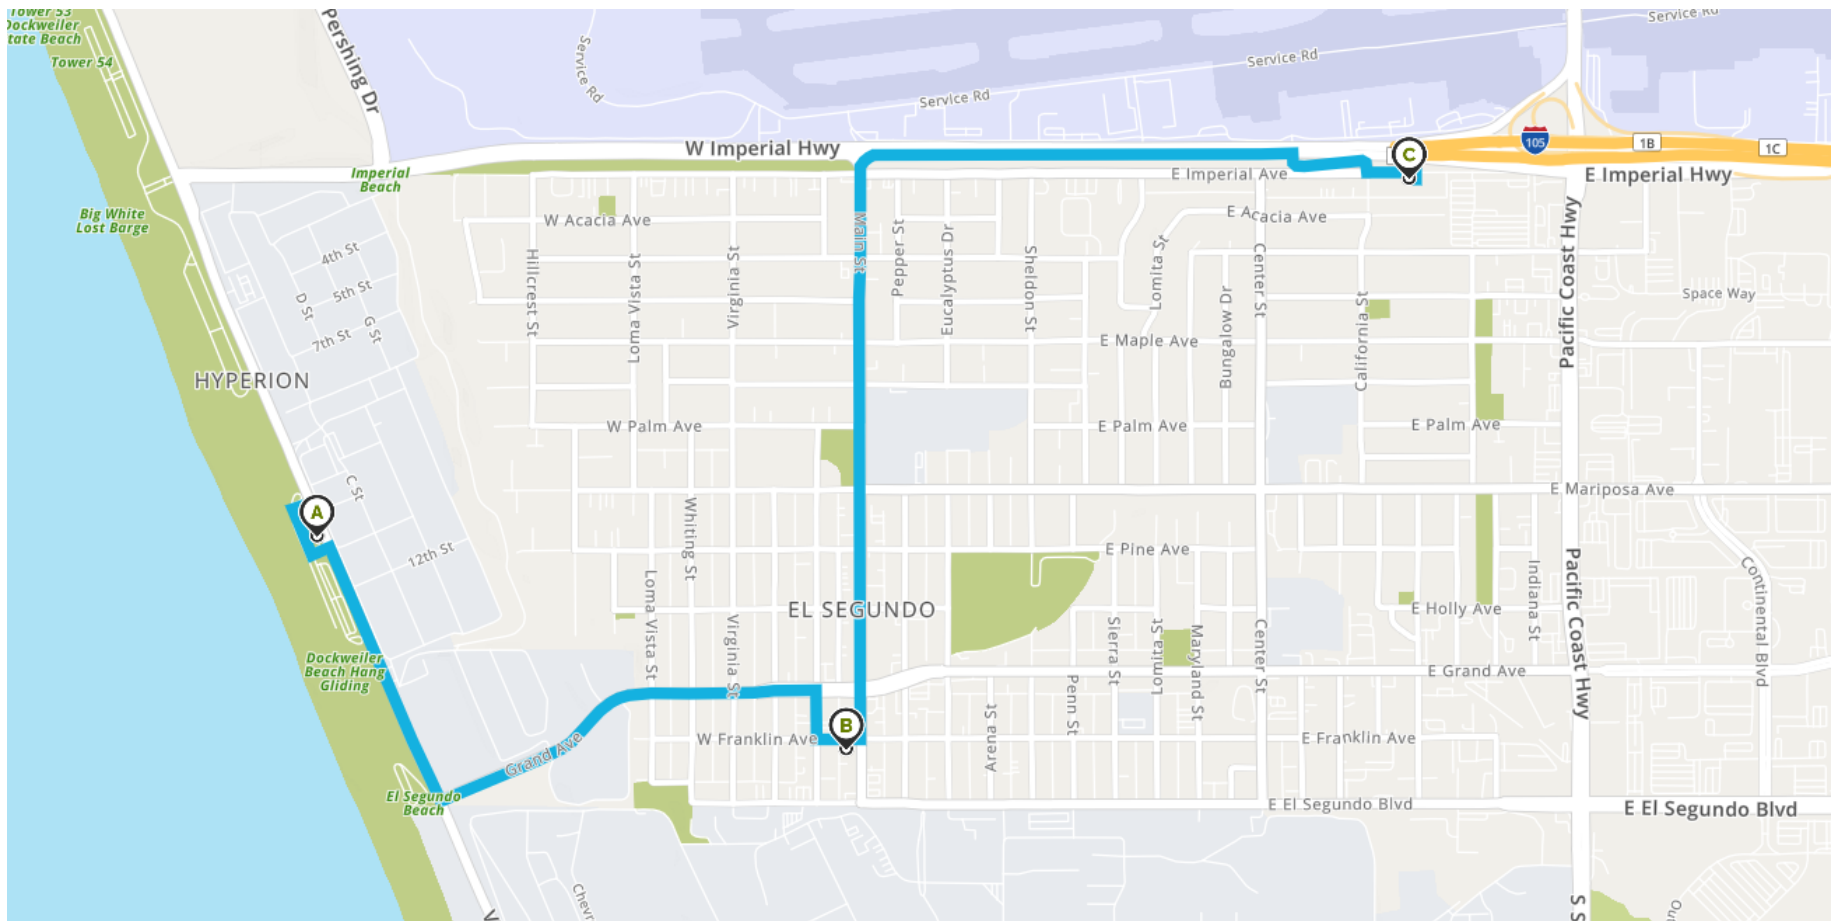

Fall 2022 CSLSA Board of Directors Meeting

Dockweiler Youth Center ~ 12505 Vista del Mar, Playa del Rey, CA 90293

A - DOCKWEILER YOUTH CENTER

B - ROCK & BREWS Restaurant ~ 143 Main Street, El Segundo CA 90245 ~ Dinner on Thursday at 6:30pm

C - EMBASSY SUITES by Hilton Los Angeles International Airport South

NEARBY HOTELS:

****Courtesy Room Block**** - available until Sept 23rd, under LACoSLSA (\$169/\$189)
Embassy Suites by Hilton Los Angeles International Airport South
1440 East Imperial Ave, El Segundo, CA 90245

Fairfield Inn & Suites by Marriott Los Angeles LAX/El Segundo (\$127 +)
525 North Sepulveda Blvd, El Segundo, CA 90245

DoubleTree by Hilton Hotel LAX - El Segundo (\$164 +)
1985 East Grand Ave, El Segundo, CA 90245

Sonesta Select Los Angeles LAX El Segundo (\$131 +)
2000 E Mariposa Ave, El Segundo, CA 90245

Hilton Garden Inn LAX/El Segundo (\$157 +)
2100 East Mariposa Avenue, El Segundo, CA 90245